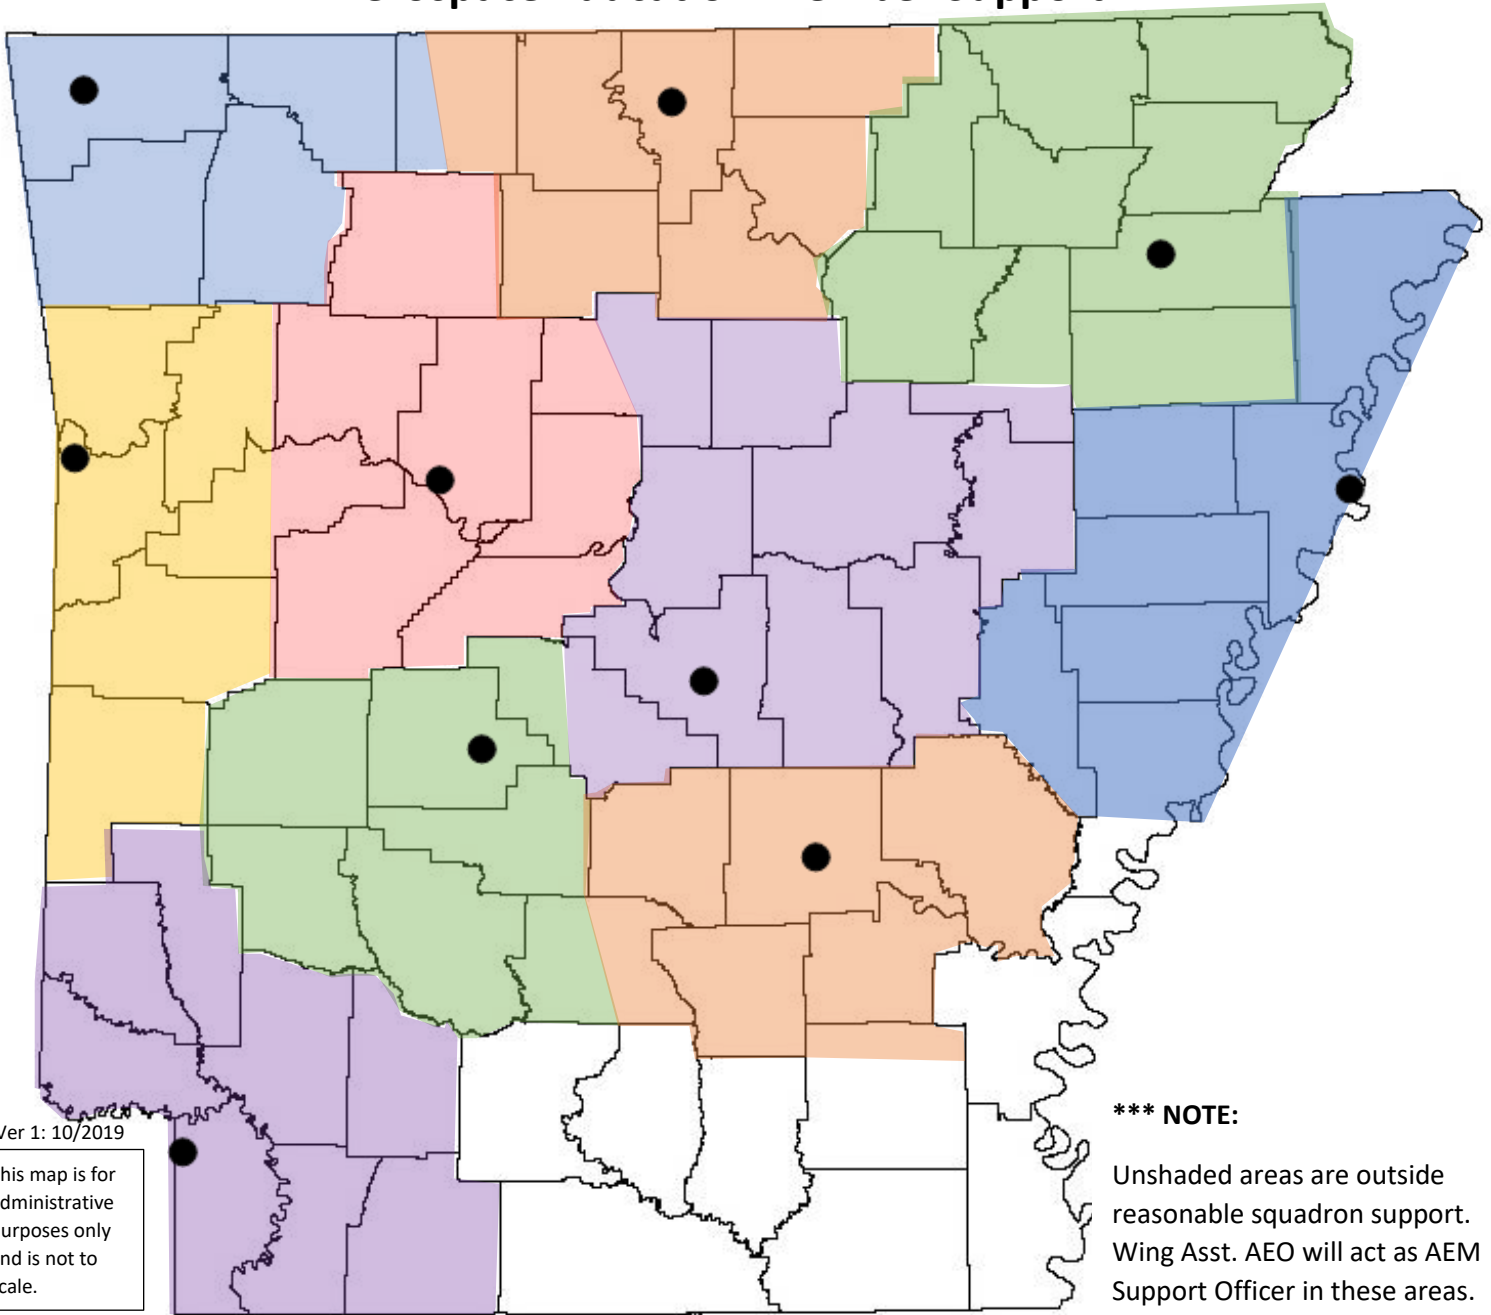

ARKANSAS WING – AE Directorate

Squadron Primary Areas of Operation for Aerospace Education Member Support

This map is to be used as a resource for AEMs and Squadrons; it is based on ZIP Code locations and driving times between various squadrons. **This map does NOT preclude AEMs and squadrons from interaction outside any particular Area of Operations; we are ONE wing and we have ONE mission – to serve this great State and Nation.**

AEMs – Page one has all Arkansas Zip Codes listed. Please find the zip code for your home or organization and next to it you will find a number (40-102, 83, etc) or letters (WG). That number is the squadron who is responsible for your area. Go to the squadron listings on pages 3 & 4 to find the contact number of the Aerospace Education Officer (AEO) for your local squadron. They will help you with all or your aerospace needs, including setting up a TOP flight for you.